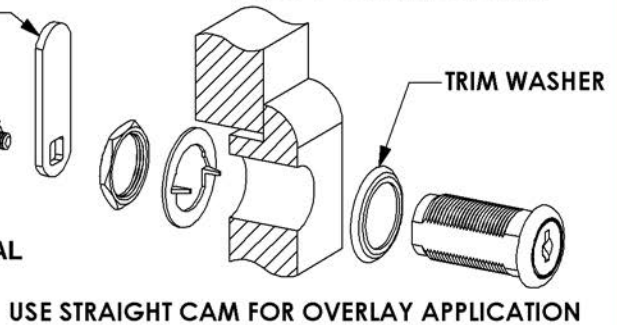

C8055 CAM LOCK

- 5 DISC TUMBLER
- 1 7/16" CYLINDER
- 11/32" CAM OFFSET

CYLINDER MOUNTING HOLES

NOTE: DO NOT USE SPUR WASHER WITH METAL DOOR OR DRAWER