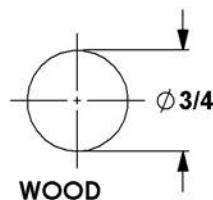

C8055 CAM LOCK

- 5 DISC TUMBLER
- 1 7/16" CYLINDER
- 11/32" CAM OFFSET

CYLINDER MOUNTING HOLES

NOTE: DO NOT USE SPUR WASHER WITH METAL DOOR OR DRAWER