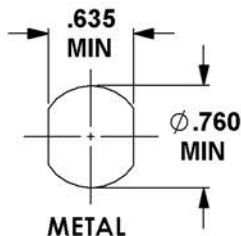

C8055 CAM LOCK

- 5 DISC TUMBLER
- 1 7/16" CYLINDER
- 11/32" CAM OFFSET

CYLINDER MOUNTING HOLES

NOTE: DO NOT USE SPUR WASHER WITH METAL DOOR OR DRAWER