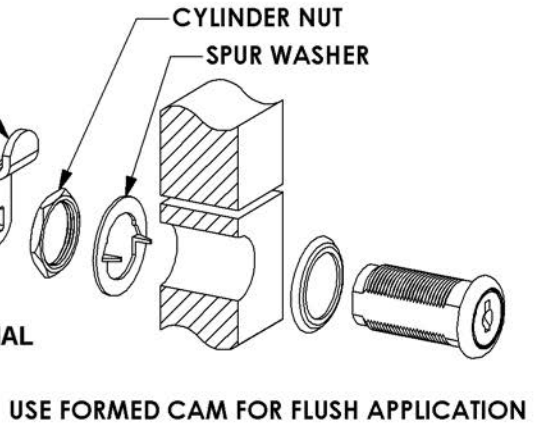

C8055 CAM LOCK

- 5 DISC TUMBLER
- 1 7/16" CYLINDER
- 11/32" CAM OFFSET

CYLINDER MOUNTING HOLES

NOTE: DO NOT USE SPUR WASHER WITH METAL DOOR OR DRAWER