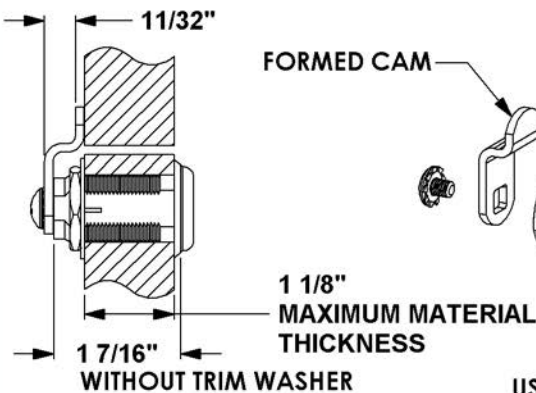

C8055 CAM LOCK

- 5 DISC TUMBLER
- 1 7/16" CYLINDER
- 11/32" CAM OFFSET

CYLINDER MOUNTING HOLES

NOTE: DO NOT USE SPUR WASHER WITH METAL DOOR OR DRAWER