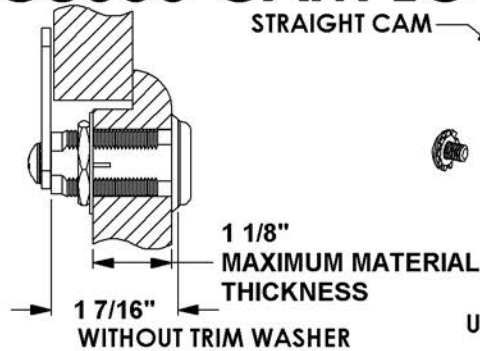

C8055 CAM LOCK

- 5 DISC TUMBLER
- 1 7/16" CYLINDER
- 11/32" CAM OFFSET

CYLINDER MOUNTING HOLES

NOTE: DO NOT USE SPUR WASHER WITH METAL DOOR OR DRAWER